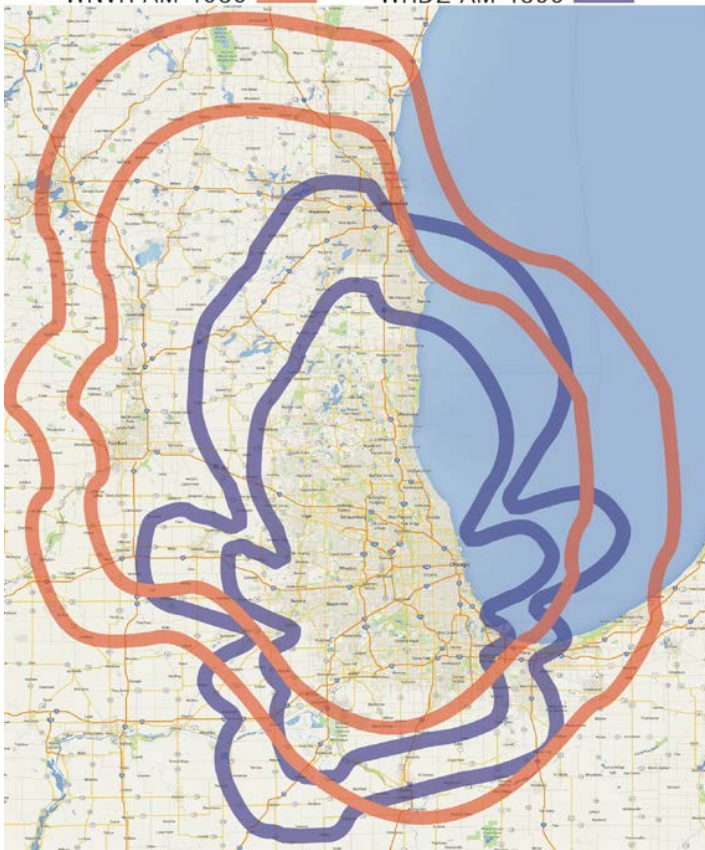

## DAYTIME COVERAGE - CHICAGO

WNVR AM 1030  WRDZ AM 1300 