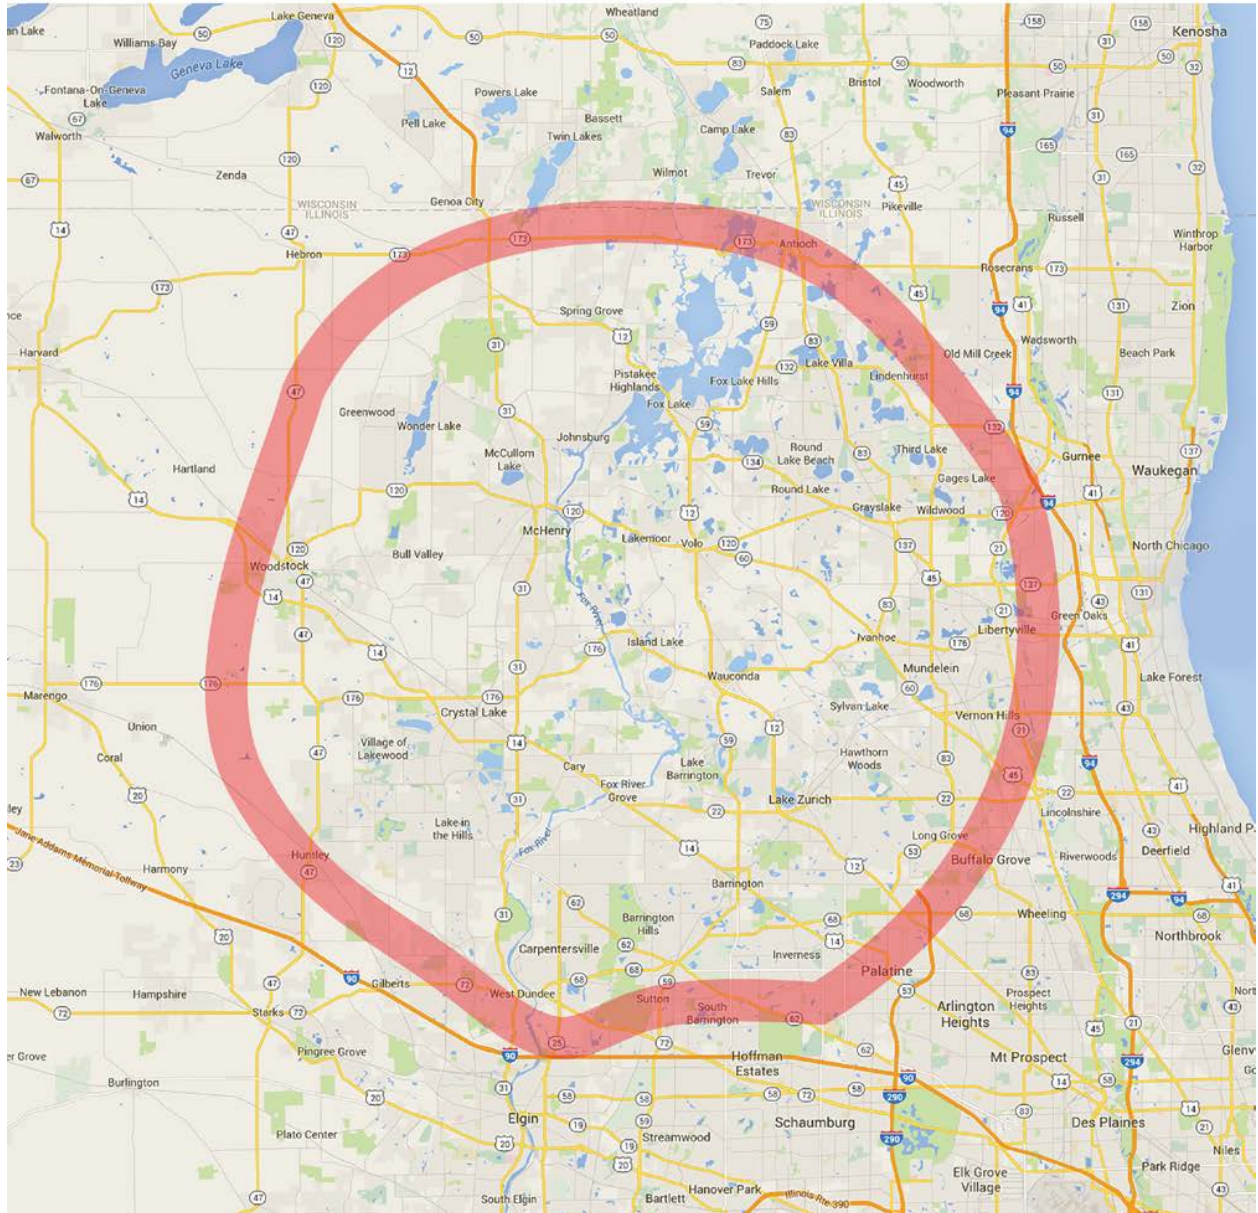

Polish Radio 104.7 FM / WRDZ 1300AM / WNVR 1030AM / 107.1 FM
3656 West Belmont Ave | Chicago, IL 60618 | Phone: 773-588-6300 Fax: 773-267-4913
www.polskieradio.com